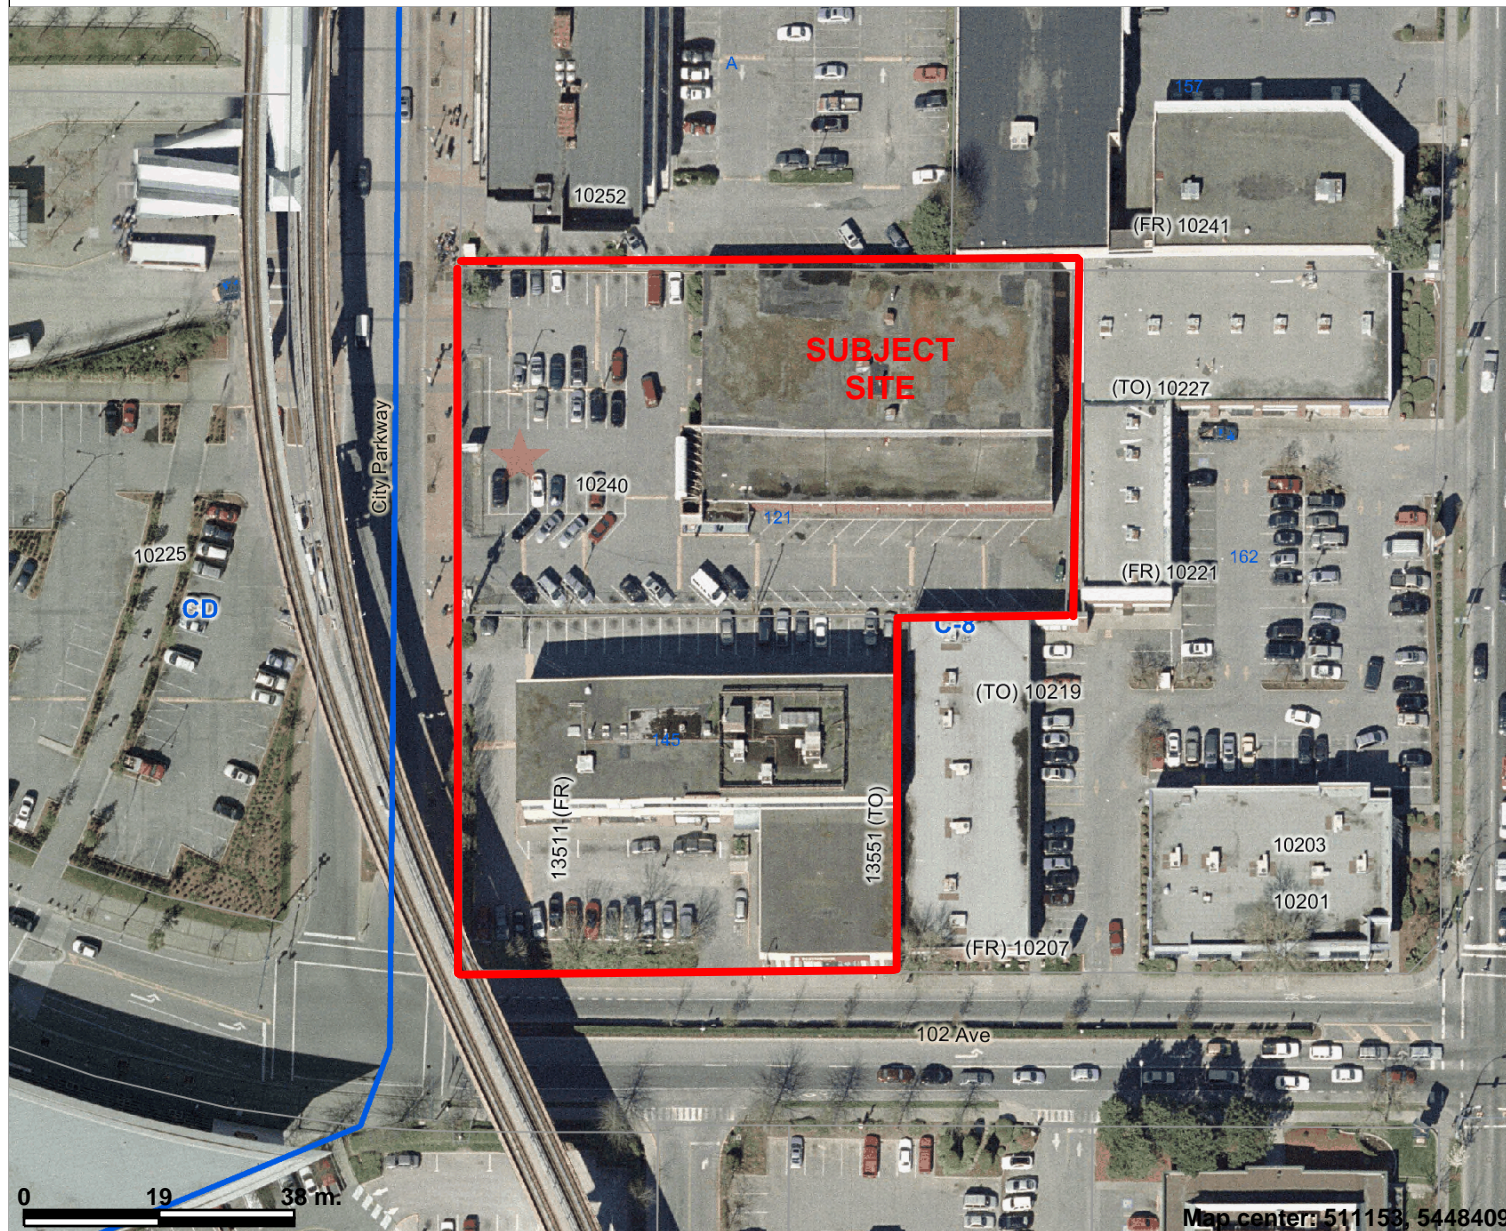

10240 City Parkway, Surrey

Legend

- Zoning Boundaries
- Lots
- City Road
- Provincial Road
- Standard

The data provided is compiled from various sources and IS NOT warranted as to its accuracy or sufficiency by the City of Surrey. This information is provided for information and convenience purposes only. Lot sizes, legal descriptions and encumbrances must be confirmed at the Land Title Office. Use and distribution of this map is subject to all copyright and disclaimer notices at cosmos.surrey.ca.

Scale: 1:2,127

10240 City Parkway, Surrey

- ### Legend
- Zoning Boundaries
 - Lots
 - City Road
 - Provincial Road
 - Standard

Map center: 511153, 5448409

The data provided is compiled from various sources and IS NOT warranted as to its accuracy or sufficiency by the City of Surrey. This information is provided for information and convenience purposes only. Lot sizes, legal descriptions and encumbrances must be confirmed at the Land Title Office. Use and distribution of this map is subject to all copyright and disclaimer notices at cosmos.surrey.ca.

Scale: 1:1,063