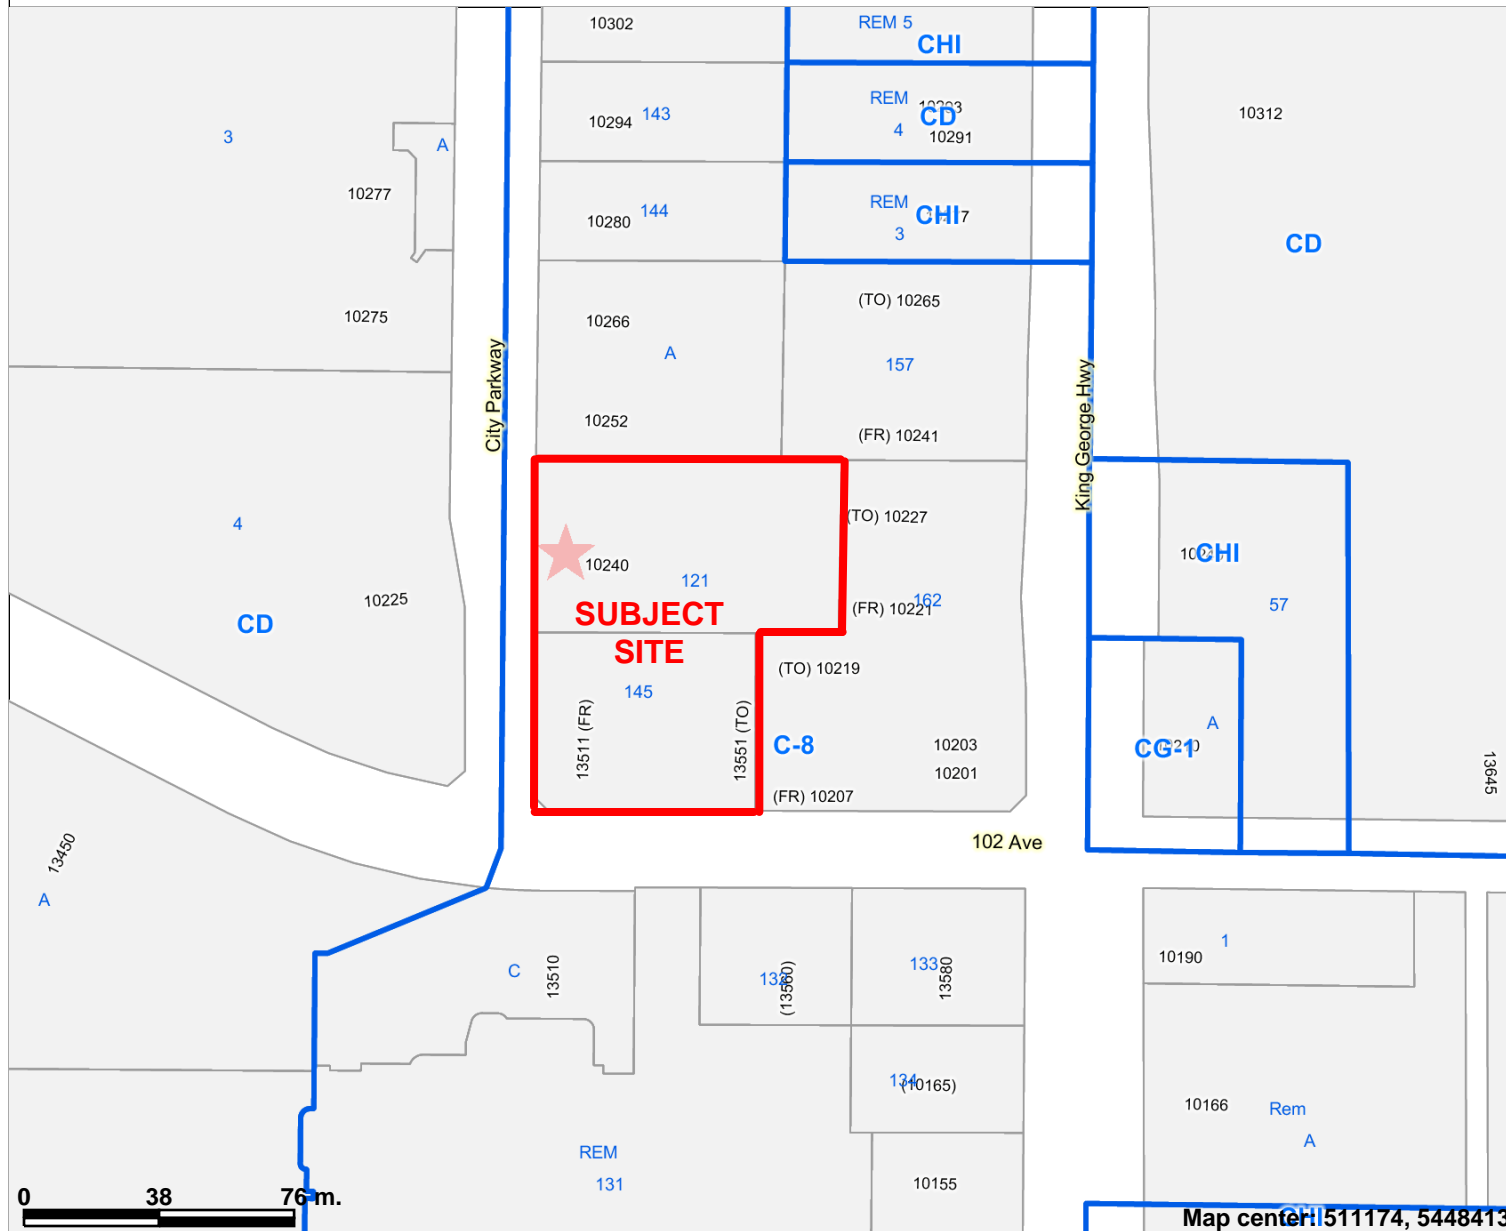

10240 City Parkway, Surrey

Legend

- Zoning Boundaries
- Lots
- City Road
- Provincial Road
- Standard

The data provided is compiled from various sources and IS NOT warranted as to its accuracy or sufficiency by the City of Surrey. This information is provided for information and convenience purposes only. Lot sizes, legal descriptions and encumbrances must be confirmed at the Land Title Office. Use and distribution of this map is subject to all copyright and disclaimer notices at cosmos.surrey.ca.

Scale: 1:2,127

10240 City Parkway, Surrey

- ### Legend
- Zoning Boundaries
 - Lots
 - City Road
 - Provincial Road
 - Standard

Map center: 511153, 5448409

The data provided is compiled from various sources and IS NOT warranted as to its accuracy or sufficiency by the City of Surrey. This information is provided for information and convenience purposes only. Lot sizes, legal descriptions and encumbrances must be confirmed at the Land Title Office. Use and distribution of this map is subject to all copyright and disclaimer notices at cosmos.surrey.ca.

Scale: 1:1,063