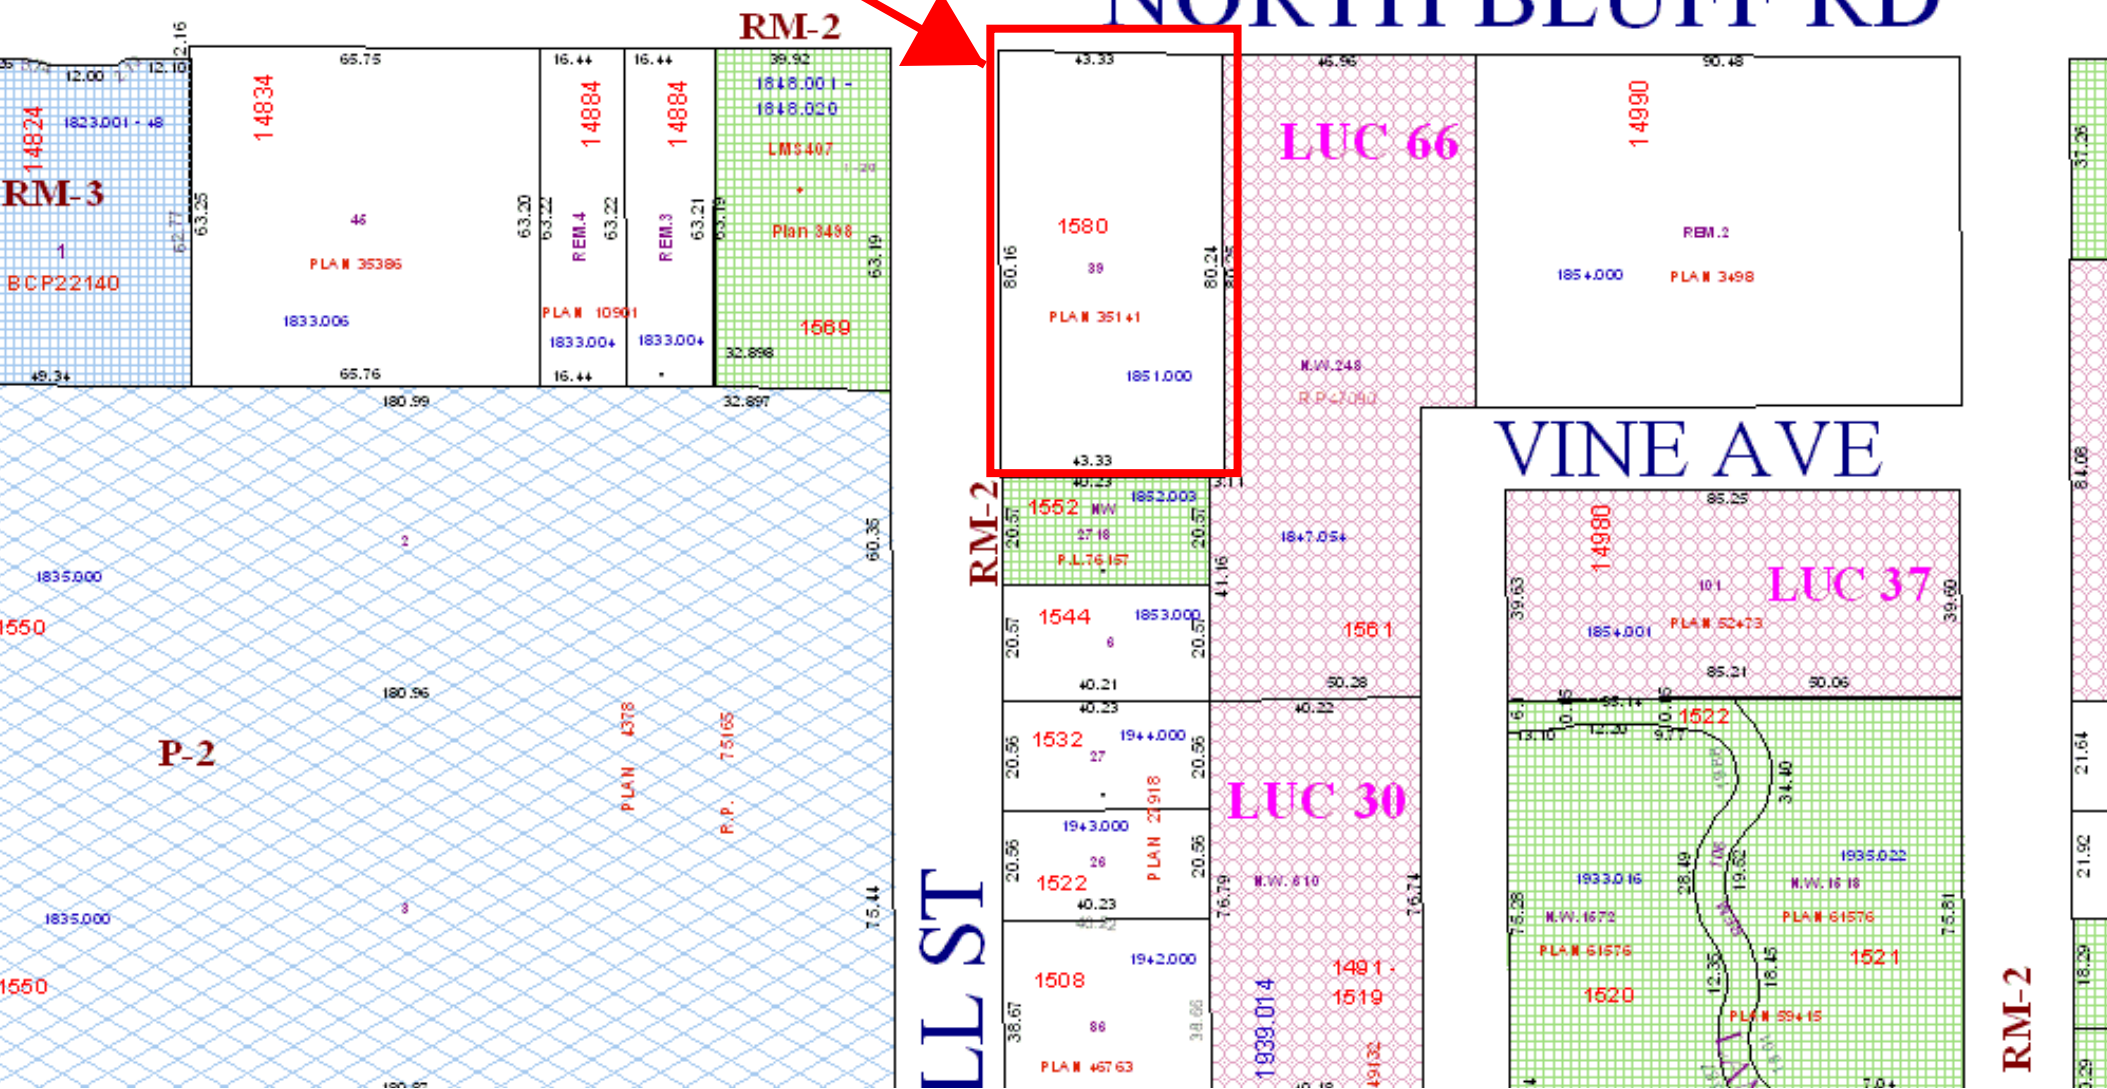

1580 Everall St  
White Rock, BC

# NORTH BLUFF RD

RM-2